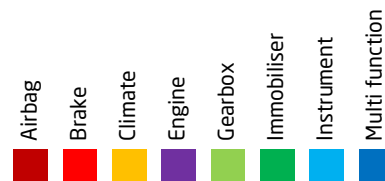

Opel

Astra J	2010	Airbag	Brake	Climate	Engine	Gearbox	Immobiliser	Instrument	Multi function
Learning function for the clutch	2010				●				●
Reset Lambda sensor	2010				●				
Idle learn	2010				●				
Engine oil data reset	2010				●				
HVAC Actuators learn	2010			●					
Brake pedal position sensor learn	2010								●
Clear driver window learned values	2010								●
Clear passenger window learned values	2010								●
Hand brake wire release	2010		●						
Hand brake wire tighten	2010		●						
Hand brake exchange procedure	2010		●						
Hand brake calibration	2010		●						

Meriva B	2010-2011	Airbag	Brake	Climate	Engine	Gearbox	Immobiliser	Instrument	Multi function
Learning function for the clutch	2010-2011				●				
Reset Lambda sensor	2010-2011				●				
Idle learn	2010-2011				●				
Engine oil data reset	2010-2011				●				
Fuel trim reset	2010-2011				●				
Hand brake wire release	2010-2011		●						
Hand brake wire tighten	2010-2011		●						
Hand brake exchange procedure	2010-2011		●						
Hand brake calibration	2010-2011		●						

Movano B	2010-2011	Airbag	Brake	Climate	Engine	Gearbox	Immobiliser	Instrument	Multi function
Learn camshaft variation	2010-2011				●				
Learning high-pressure fuel pump	2010-2011				●				
Learn H02S	2010-2011				●				
Learn glow plug	2010-2011				●				
Injector programming	2010-2011				●				
Learn Fuel Pressure Regulator	2010-2011				●				
EGR Valve Learn	2010-2011				●				
Intake Air Flow Valve Learn	2010-2011				●				
Mass air flow sensor, learning	2010-2011				●				
Learning Exhaust Gas Pressure Sensor 2	2010-2011				●				
Learning Exhaust Aftertreatment Fuel Injector	2010-2011				●