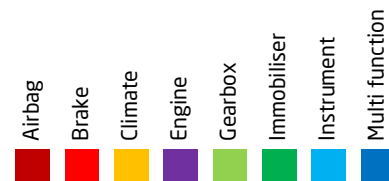

Kia

Cee'd	2007-2008	Airbag	Brake	Climate	Engine	Gearbox	Immobiliser	Instrument	Multi function
Injector coding	2007-2008				●				
Lambda sensor change	2007-2008				●				
Air flow sensor change	2007-2008				●				
Rail pressure sensor change	2007-2008				●				
CPF change	2007-2008				●				
D/Pressure sensor	2007-2008				●				
Swirl control valve change	2007-2008				●				

Carens	2006-2007	Airbag	Brake	Climate	Engine	Gearbox	Immobiliser	Instrument	Multi function
Injector coding	2006-2007				●				
Lambda sensor change	2006-2007				●				
Air flow sensor change	2006-2007				●				
Rail pressure sensor change	2006-2007				●				
CPF change	2006-2007				●				
D/Pressure sensor	2006-2007				●				
Swirl control valve change	2006-2007				●				

Magentis	2006-2007	Airbag	Brake	Climate	Engine	Gearbox	Immobiliser	Instrument	Multi function
Injector coding	2006-2007				●				
Lambda sensor change	2006-2007				●				
Air flow sensor change	2006-2007				●				
Rail pressure sensor change	2006-2007				●				
CPF change	2006-2007				●				
D/Pressure sensor	2006-2007				●				
Swirl control valve change	2006-2007				●				

Lancia

All models	2002-2010	Airbag	Brake	Climate	Engine	Gearbox	Immobiliser	Instrument	Multi function
INTELLIGENT SYSTEM SCAN	2002-2010	●	●	●	●	●	●	●	●